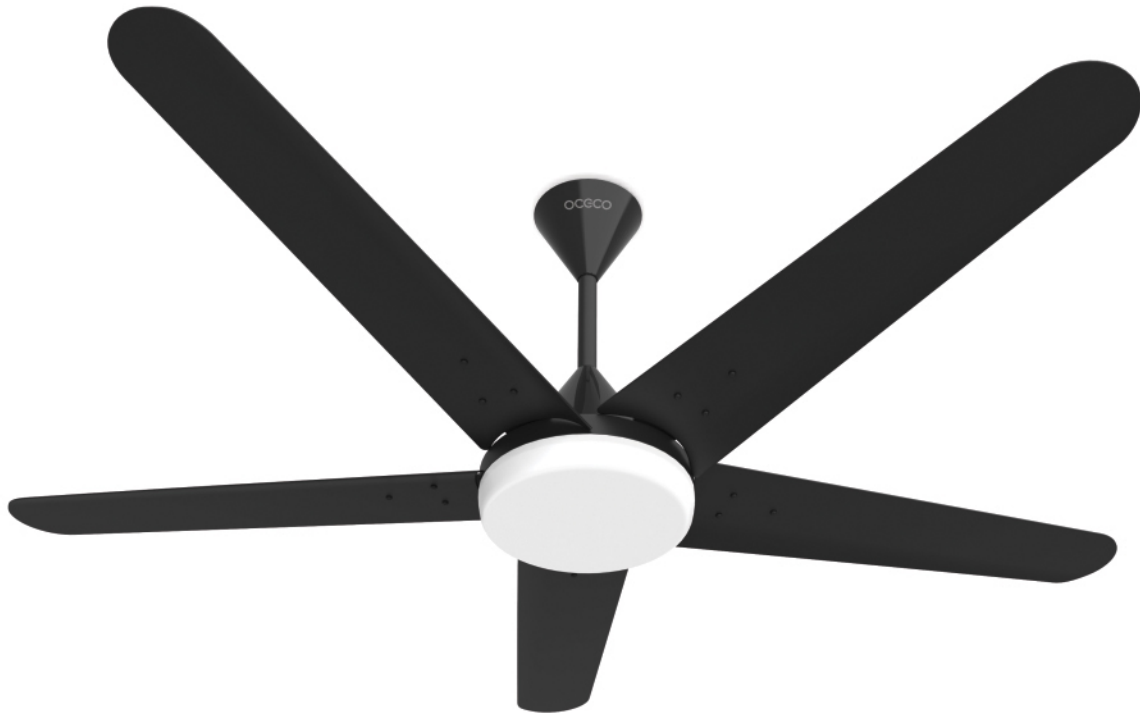

NEW LAUNCH

XPRESSIO 5

FIVE BLADE INVERTER CEILING FAN

DESIGNER BLADE
With Wooden & Metallic Finish

3 YEARS WARRANTY*

65% ELECTRICITY SAVING

TOGGLE OPERATION TO Control Speed

WITH LED LIGHT DIMMABLE

FINISH	SWEEP (MM)	POWER (W)	INPUT VOLTAGE (V)	RPM	AIR DELIVERY CMM (m³/min)	POWER FACTOR	SERVICE VALUE (CMM/W)	LED LIGHT	MRP (₹)
Metallic | Wooden	1225	38	140-285	285	245 CMM	0.99	6.4	10 W	10420/- | 12380/-
Metallic | Wooden	1425	38	140-285	220	270 CMM	0.99	7.1	10 W	11340/- | 13460/-