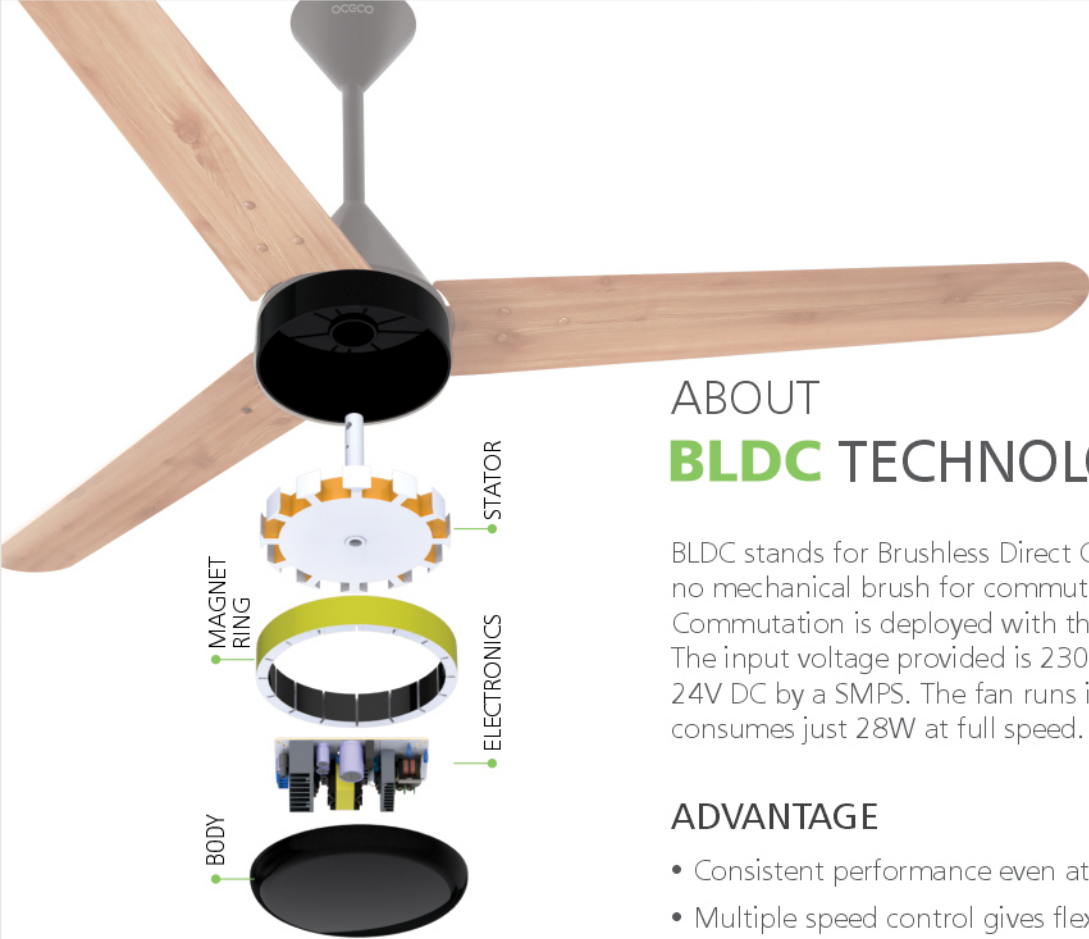

EXPANDED VIEW OF BLDC MOTOR WITH VARIOUS PARTS

ABOUT BLDC TECHNOLOGY

BLDC stands for Brushless Direct Current. BLDC motor has no mechanical brush for commutation of the windings. Commutation is deployed with the help of smart electronics. The input voltage provided is 230V AC which is converted to 24V DC by a SMPS. The fan runs internally at 24V and consumes just 28W at full speed.

ADVANTAGE

- Consistent performance even at low voltage and power fluctuation.
- Multiple speed control gives flexibility.
- No humming noise even at low speed.