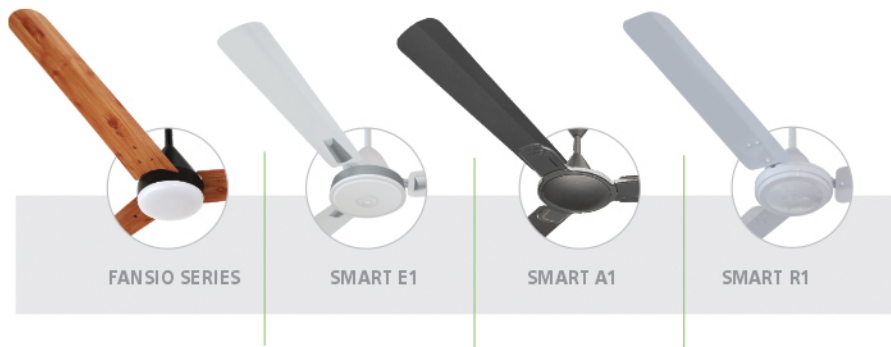

OUR VALUABLE CLIENTS

BRAHMA KUMARIS

ROOM SIZE & SUGGESTED OCECO MODELS