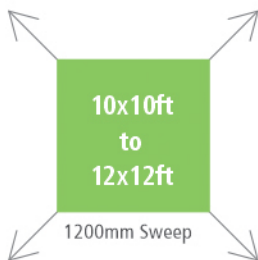

ROOM SIZE & SUGGESTED OCECO MODELS